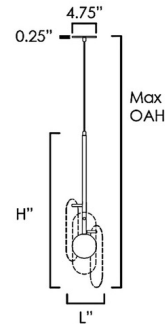

Specifications

COLOR Mirror Smoke
BODY FINISH Gunmetal
WATTAGE 4W
DIMMER Standard 120V
DIMENSIONS 7.25"W x 30"H
BULB INCLUDED 1 x JCD/G9/4W/120V LED

Technical Information

PRODUCT DIMENSIONS Adjustable Cable Length: 120"
COLOR RENDERING 90 CRI
LAMP COLOR 3000K
LUMENS/WATT 100.00
LUMINOUS FLUX 400 lumens

Shown in gunmetal / mirror smoke

DIMENSION : 7.25" L x 7.25" W x 30" H
MAX OAH : 151" OAH

CLICK TO VIEW PRODUCT

Notes: