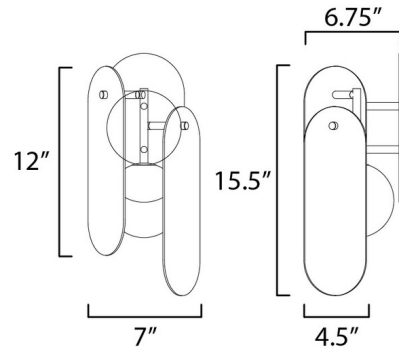

CLICK TO VIEW PRODUCT

Notes: