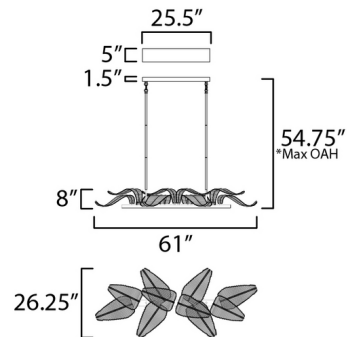

By Studio M

Description

The Lillet Linear Pendant adds a splendid Art Nouveau look to your interior space. The sculpted feather like glass rods hug the curved leaves that hold a discrete strip of light, casting warm shadows across your room. TRIAC/ELV/0-10V dimming.

Specifications

COLOR Clear Beveled
BODY FINISH Polished Nickel
WATTAGE 50W
DIMMER Low Voltage Electronic
DIMENSIONS 61"L x 26.25"W x 8"H
INTEGRATED LED MODULE 10 x LED/5W/120-277V LED

Technical Information

PRODUCT DIMENSIONS Min/Max Overall Height: 25" - 54.75"
LAMP LIFE 25000 hours
COLOR RENDERING 90 CRI
LAMP COLOR 3000K
LUMENS/WATT 600.00
LUMINOUS FLUX 3000 lumens

Shown in polished nickel / clear beveled

*max overall height

CLICK TO VIEW PRODUCT

Notes: