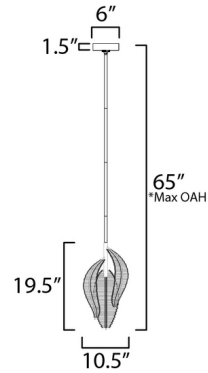

Specifications

COLOR	Clear Beveled
BODY FINISH	Polished Nickel
WATTAGE	12W
DIMMER	Low Voltage Electronic
DIMENSIONS	10.5"W x 19.5"H
INTEGRATED LED MODULE	3 x LED/4W/120-277V LED

Technical Information

PRODUCT DIMENSIONS	Min/Max Overall Height: 30" - 65"
LAMP LIFE	25000 hours
COLOR RENDERING	90 CRI
LAMP COLOR	3000K
LUMENS/WATT	180.00
LUMINOUS FLUX	720 lumens

Shown in polished nickel / clear beveled

*max overall height

CLICK TO VIEW PRODUCT

Notes: