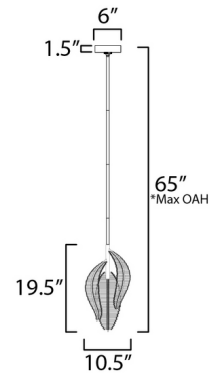

Specifications

COLOR Clear Beveled
BODY FINISH Polished Nickel
WATTAGE 12W
DIMMER Low Voltage Electronic
DIMENSIONS 10.5"W x 19.5"H
INTEGRATED LED MODULE 3 x LED/4W/120-277V LED

Technical Information

PRODUCT DIMENSIONS Min/Max Overall Height: 30" - 65"
LAMP LIFE 25000 hours
COLOR RENDERING 90 CRI
LAMP COLOR 3000K
LUMENS/WATT 180.00
LUMINOUS FLUX 720 lumens

Shown in polished nickel / clear beveled

*max overall height

CLICK TO VIEW PRODUCT

Notes: