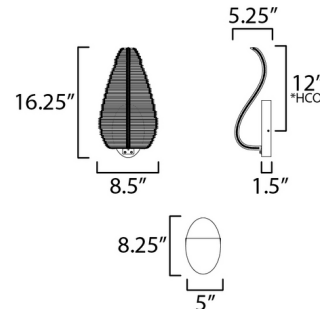

By Studio M

Description

The Lillet Wall Sconce adds a splendid Art Nouveau look to your interior space. The sculpted feather like glass rods hug the curved frame that hold a discreet strip of light, casting warm shadows across your room. TRIAC/ELV/0-10V dimming.

Specifications

COLOR Clear Beveled
BODY FINISH Polished Nickel
WATTAGE 5W
DIMMER Low Voltage Electronic
DIMENSIONS 8.5"W x 16.25"H x 5.25"D
INTEGRATED LED MODULE 1 x LED/5W/120-277V LED

Technical Information

PRODUCT DIMENSIONS Backplate: 8.25"H x 5"W
LAMP LIFE 25000 hours
COLOR RENDERING 90 CRI
LAMP COLOR 3000K
LUMENS/WATT 60.00
LUMINOUS FLUX 300 lumens

Shown in polished nickel / clear beveled

*Height from center of outlet to the top of the fixture