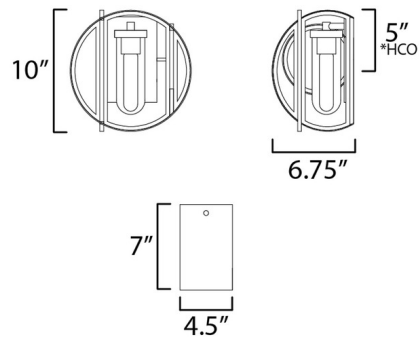

CLICK TO VIEW PRODUCT

Notes: