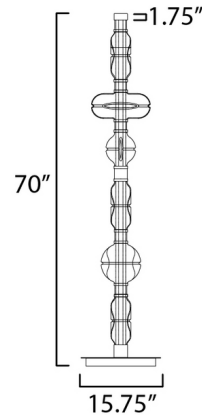

Shown in gold / clear / white

CLICK TO VIEW PRODUCT

Notes: