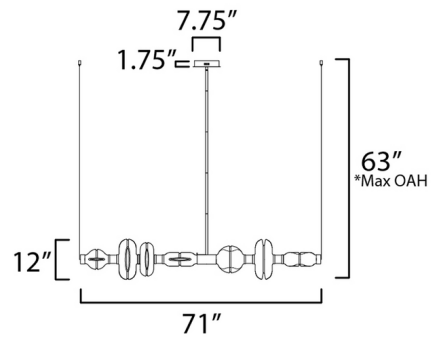

Specifications

COLOR Clear / White
 BODY FINISH Gold
 WATTAGE 38.5W
 DIMMER Low Voltage Electronic
 DIMENSIONS 71"L x 12"W x 12"H x 12"D
 INTEGRATED LED MODULE 1 x LED/38.5W/120V LED

Technical Information

PRODUCT DIMENSIONS Min/Max Overall Height: 16" - 63"
 LAMP LIFE 30000 hours
 COLOR RENDERING 90 CRI
 LAMP COLOR 3000K
 LUMENS/WATT 70.13
 LUMINOUS FLUX 2700 lumens

Shown in gold / clear / white

CLICK TO VIEW PRODUCT