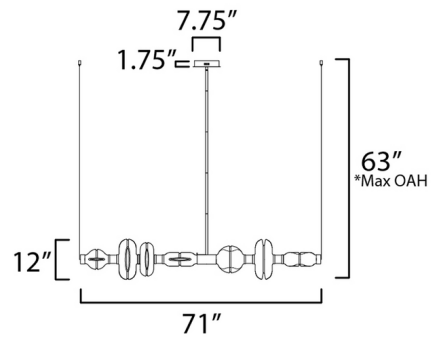

CLICK TO VIEW PRODUCT

Notes: