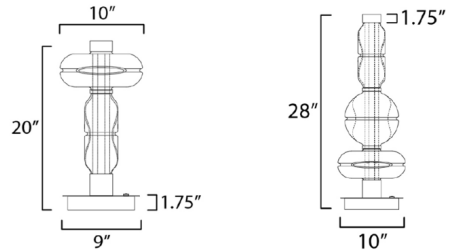

CLICK TO VIEW PRODUCT

Notes: