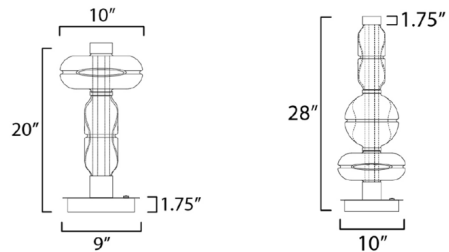

CLICK TO VIEW PRODUCT

Notes: