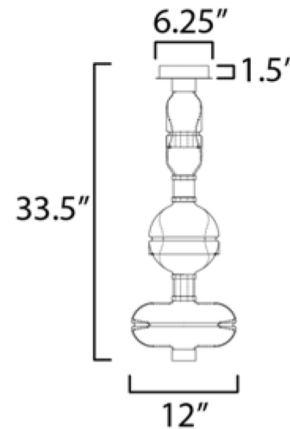

Shown in gold / clear / white

CLICK TO VIEW PRODUCT

Notes: