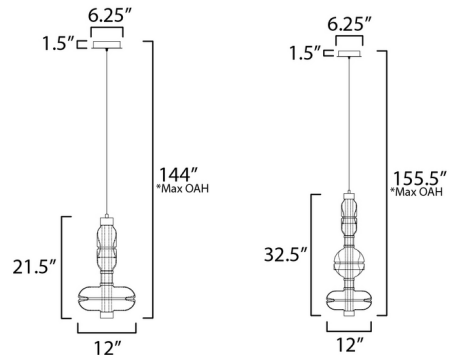

CLICK TO VIEW PRODUCT

Notes: