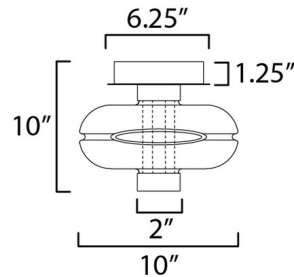

CLICK TO VIEW PRODUCT

Notes: