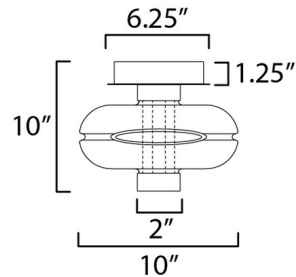

Shown in gold / clear / white

Specifications

COLOR	Clear / White
BODY FINISH	Gold
WATTAGE	5W
DIMMER	Low Voltage Electronic
DIMENSIONS	10"W x 10"H
INTEGRATED LED MODULE	1x LED/5W/120-277V LED

Technical Information