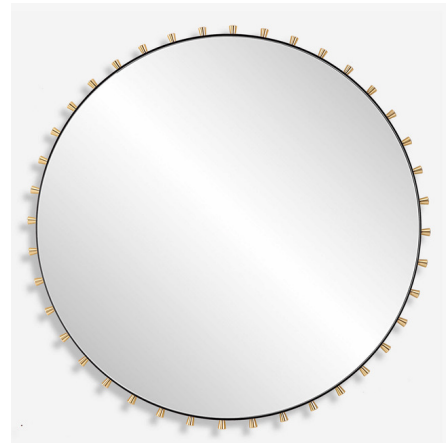

Lightology

lightology.com
866-954-4489
05-25-26

Project: _____

Company: _____

Location: _____ Fixture Type: _____

SPEC #: **UTT1266864**

Approved On: _____ Approved By: _____

Cosmopolitan Round Mirror By Uttermost

Description

This modern Cosmopolitan round mirror features a iron frame finished in matte black, adorned with brass plated tapered round pegs surrounding a floating polished edged mirror.

Shown in matte black / brass / mirror

Specifications

COLOR	Mirror
BODY FINISH	Matte Black / Brass
WATTAGE	N/A
DIMMER	N/A
DIMENSIONS	37.375"W x 37.375"H x 1.75"D
BULB	N/A
COUNTRY OF ORIGIN	China

CLICK TO VIEW PRODUCT

Notes: