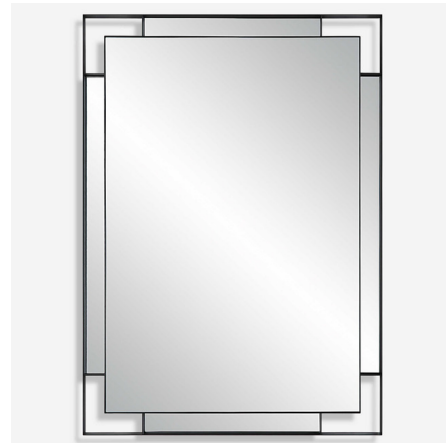

Lightology

lightology.com
866-954-4489
05-16-26

Project: _____

Company: _____

Location: _____ Fixture Type: _____

SPEC #: **UTT1266866**

Approved On: _____ Approved By: _____

Stellan Mirror

By Uttermost

Description

The Stellan Mirror features a strap style frame finished in matte black surrounding a floating polished edge mirror with accompanying side mirrors for added visual dimension. May be hung vertical and horizontal.

Shown in matte black / mirror

Specifications

COLOR	Mirror
BODY FINISH	Matte Black
WATTAGE	N/A
DIMMER	N/A
DIMENSIONS	27.75"W x 39.625"H x 1.125"D
BULB	N/A
COUNTRY OF ORIGIN	China

CLICK TO VIEW PRODUCT

Notes: