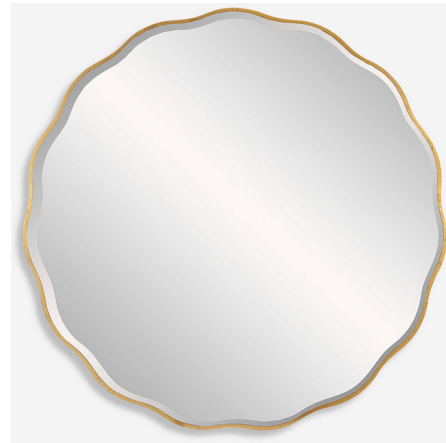

Lightology

lightology.com
866-954-4489
05-25-26

Project: _____

Company: _____

Location: _____ Fixture Type: _____

SPEC #: **UTT1266870**

Approved On: _____ Approved By: _____

Aneta Round Scalloped Mirror By Uttermost

Description

Showcasing an impressive scale and a feminine scalloped edge, the Aneta organic shape wood mirror adds whimsical flair to any design.

Shown in aged gold / mirror

Specifications

COLOR	Mirror
BODY FINISH	Aged Gold
WATTAGE	N/A
DIMMER	N/A
DIMENSIONS	60"W x 60"H x 1"D
BULB	N/A
COUNTRY OF ORIGIN	China