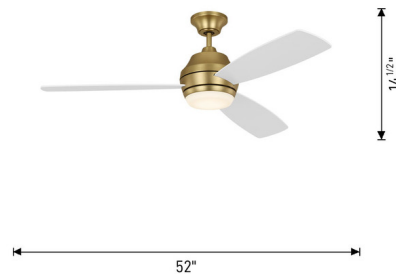

CLICK TO VIEW PRODUCT

Notes: