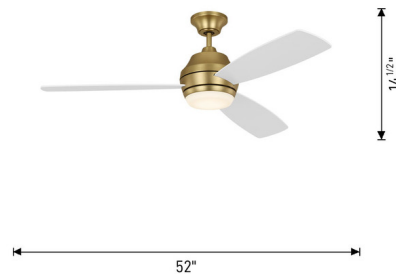

### Description

The Ikon Ceiling Fan with Light offers a classic style updated with modern lines, integrating well into many indoor and covered outdoor settings. An LED module provides plenty of ambient illumination and brightness level can be adjusted to set different moods. Its color temperature (CCT) is also adjustable, to 2700K, 3000K, or 4000K using a switch on the light kit. A hand-held remote control with wall cradle is included and enables motor on/off, 4 speeds, and light on/off with dimming. Fan direction can be reversed using a switch on the fan. Optional accessories are sold separately.

### Specifications

BLADE COLOR	Silver
BODY FINISH	Brushed Steel
WATTAGE	20W
DIMMER	Included
DIMENSIONS	52"W x 14.5"H
INTEGRATED LED MODULE	1 x LED/20W/120V LED
COUNTRY OF ORIGIN	China

### Technical Information

LAMP LIFE	50000 hours
COLOR RENDERING	90 CRI
LAMP COLOR	CCT Select
LUMENS/WATT	56.00
LUMINOUS FLUX	1120 lumens

Shown in brushed steel / silver

CLICK TO VIEW PRODUCT

Notes: