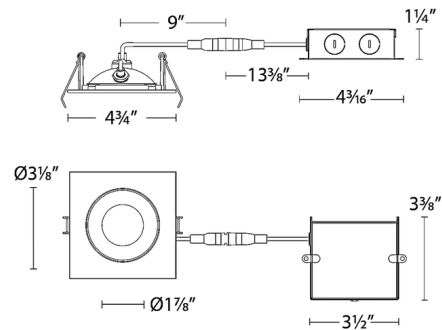

Lightology

lightology.com
866-954-4489
06-04-26

Project: _____
Company: _____
Location: _____ Fixture Type: _____
SPEC #: **WAC1266957**
Approved On: _____ Approved By: _____

Lotus 4 inch Square Color-Select ADJ Trim with Remote Driver By WAC Lighting

Description

The Lotus 4 Inch Square Adjustable Gimbal Trim with Remote Driver features a wafer thin profile with included driver, a translucent slim acrylic diffuser, and frosted TIR lens. Gimbal 360 degree pivot rotatable multi-axis hinged trim. A color temperature switch on the driver allows the color temperature to be selected from 2700K, 3000K, 3500K, 4000K, or 5000K prior to installation. TRIAC and ELV dimming. Optional mounting plate sold separately.

Specifications

REFLECTOR/BAFFLE COLOR	Frosted
BODY FINISH	White
WATTAGE	9W
DIMMER	Low Voltage Electronic
DIMENSIONS	4.75"W x 1.25"H
INTEGRATED LED MODULE	1 x LED/9W/120-277V LED
COUNTRY OF ORIGIN	China

Technical Information

APERTURE SIZE	1.880"
APERTURE SHAPE	Square
HOUSING HEIGHT	1"
HOUSING TYPE	Remodel IC Airtight
CEILING TYPE	Drywall with Trim
FUNCTION	Adjustable Accent
LAMP LIFE	50000 hours
BEAM ANGLE	45°
COLOR RENDERING	90 CRI
LAMP COLOR	CCT Select
LUMENS/WATT	82.22
LUMINOUS FLUX	740 lumens

Shown in white / frosted

CLICK TO VIEW PRODUCT

Notes: