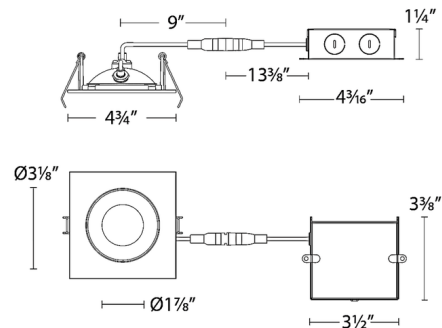

Lightology

lightology.com
866-954-4489
04-18-26

Project: _____

Company: _____

Location: _____ Fixture Type: _____

SPEC #: **WAC1266957**

Approved On: _____ Approved By: _____

Lotus 4 inch Square Color-Select ADJ Trim with Remote Driver By WAC Lighting

Description

The Lotus 4 Inch Square Adjustable Gimbal Trim with Remote Driver features a wafer thin profile with included driver, a translucent slim acrylic diffuser, and frosted TIR lens. Gimbal 360 degree pivot rotatable multi-axis hinged trim. A color temperature switch on the driver allows the color temperature to be selected from 2700K, 3000K, 3500K, 4000K, or 5000K prior to installation. TRIAC and ELV dimming. Optional mounting plate sold separately.

Specifications

REFLECTOR/BAFFLE COLOR	Frosted
BODY FINISH	White
WATTAGE	9W
DIMMER	Low Voltage Electronic
DIMENSIONS	4.75"W x 1.25"H
INTEGRATED LED MODULE	1 x LED/9W/120-277V LED
COUNTRY OF ORIGIN	China

Technical Information

APERTURE SIZE	1.880"
APERTURE SHAPE	Square
HOUSING HEIGHT	1"
HOUSING TYPE	Remodel IC Airtight
CEILING TYPE	Drywall with Trim
FUNCTION	Adjustable Accent
LAMP LIFE	50000 hours
BEAM ANGLE	45°
COLOR RENDERING	90 CRI
LAMP COLOR	CCT Select
LUMENS/WATT	82.22
LUMINOUS FLUX	740 lumens

Shown in white / frosted

CLICK TO VIEW PRODUCT

Notes: