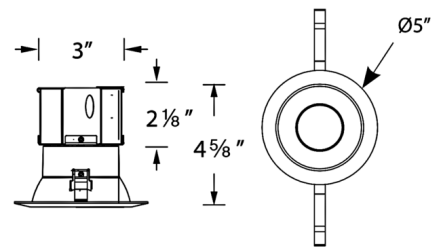

CLICK TO VIEW PRODUCT

Notes: