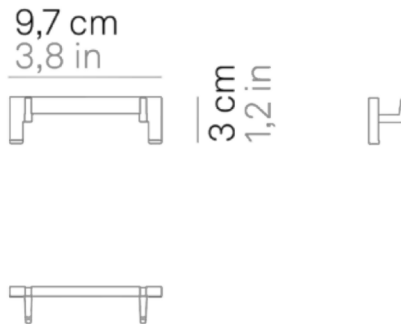

Shown in white

Specifications

COLOR	N/A
BODY FINISH	White
WATTAGE	N/A
DIMMER	N/A
DIMENSIONS	3.8"W x 1.2"H
BULB	N/A
COUNTRY OF ORIGIN	China

CLICK TO VIEW PRODUCT

Notes: