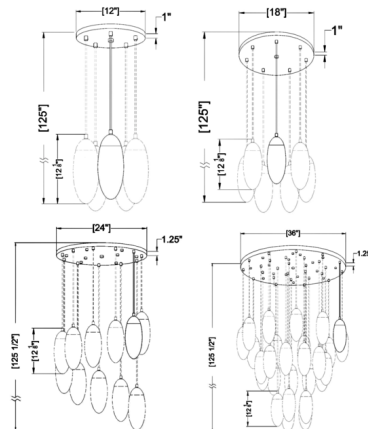

### Specifications

COLOR . . . . . Clear  
 BODY FINISH . . . . . Brushed Nickel  
 WATTAGE . . . . . 99W  
 DIMMER . . . . . Standard 120V  
 DIMENSIONS . . . . . 24"W x 12"H  
 BULB NOT INCLUDED . . . . . 11 x A19/Medium (E26)/9W/120V LED  
 OTHER BULB OPTIONS . . . . . 11 x T8/Medium (E26)/120V LED  
 COUNTRY OF ORIGIN . . . . . China

### Technical Information

PRODUCT DIMENSIONS . . . . . Cord Length: 110"

Shown in brushed nickel / clear

CLICK TO VIEW PRODUCT

Notes: