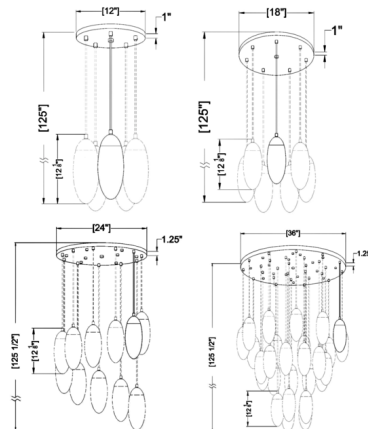

Specifications

COLOR Clear
BODY FINISH Brushed Nickel
WATTAGE 99W
DIMMER Standard 120V
DIMENSIONS 24"W x 12"H
BULB NOT INCLUDED 11 x A19/Medium (E26)/9W/120V LED
OTHER BULB OPTIONS 11 x T8/Medium (E26)/120V LED
COUNTRY OF ORIGIN China

Technical Information

PRODUCT DIMENSIONS Cord Length: 110"

Shown in brushed nickel / clear

CLICK TO VIEW PRODUCT

Notes: