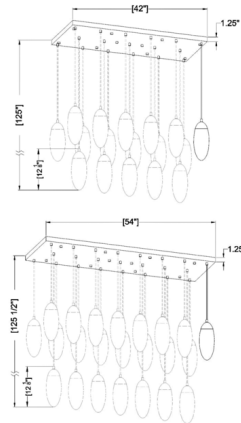

Specifications

COLOR Clear
BODY FINISH Rubbed Brass
WATTAGE 207W
DIMMER Standard 120V
DIMENSIONS 54"L x 18"W x 12"H
BULB NOT INCLUDED 23 x A19/Medium (E26)/9W/120V LED
OTHER BULB OPTIONS 23 x T8/Medium (E26)/120V LED
COUNTRY OF ORIGIN China

Technical Information

PRODUCT DIMENSIONS Cord Length: 110"

Shown in rubbed brass / clear

CLICK TO VIEW PRODUCT

Notes: