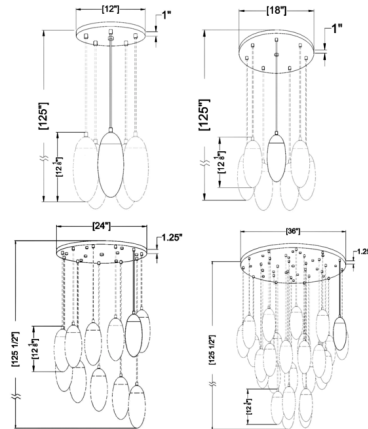

Shown in brushed nickel / clear

Specifications

COLOR	Clear
BODY FINISH	Brushed Nickel
WATTAGE	243W
DIMMER	Standard 120V
DIMENSIONS	36"W x 12"H
BULB NOT INCLUDED	27 x A19/Medium (E26)/9W/120V LED
OTHER BULB OPTIONS	27 x T8/Medium (E26)/120V LED
COUNTRY OF ORIGIN	China