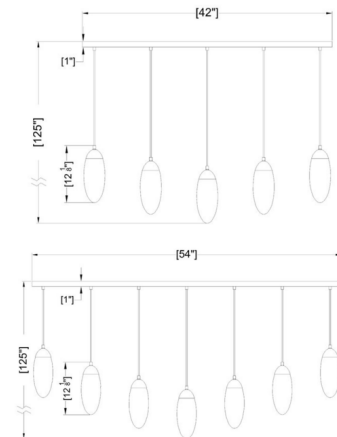

Specifications

COLOR Clear
BODY FINISH Matte Black
WATTAGE 45W
DIMMER Standard 120V
DIMENSIONS 42"L x 4.75"W x 12"H
BULB NOT INCLUDED 5 x A19/Medium (E26)/9W/120V LED
OTHER BULB OPTIONS 5 x T8/Medium (E26)/120V LED
COUNTRY OF ORIGIN China

Technical Information

PRODUCT DIMENSIONS Cord Length: 110"

Shown in matte black / clear

CLICK TO VIEW PRODUCT

Notes: