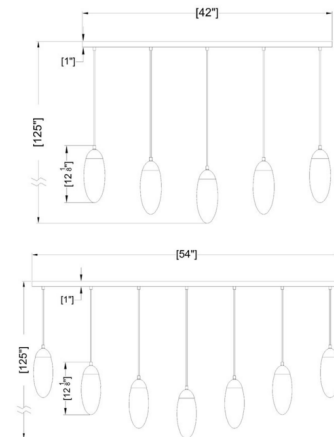

Specifications

COLOR Clear
BODY FINISH Matte Black
WATTAGE 45W
DIMMER Standard 120V
DIMENSIONS 42"L x 4.75"W x 12"H
BULB NOT INCLUDED 5 x A19/Medium (E26)/9W/120V LED
OTHER BULB OPTIONS 5 x T8/Medium (E26)/120V LED
COUNTRY OF ORIGIN China

Technical Information

PRODUCT DIMENSIONS Cord Length: 110"

Shown in matte black / clear

CLICK TO VIEW PRODUCT

Notes: