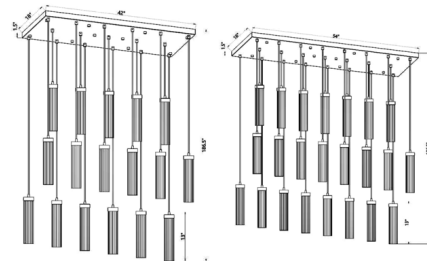

Shown in rubbed brass / clear

Specifications

COLOR	Clear
BODY FINISH	Rubbed Brass
WATTAGE	207W
DIMMER	Standard 120V
DIMENSIONS	54"L x 18"W x 12.75"H
BULB NOT INCLUDED	23 x A19/Medium (E26)/9W/120V LED
OTHER BULB OPTIONS	23 x T10/Medium (E26)/120V LED
COUNTRY OF ORIGIN	China