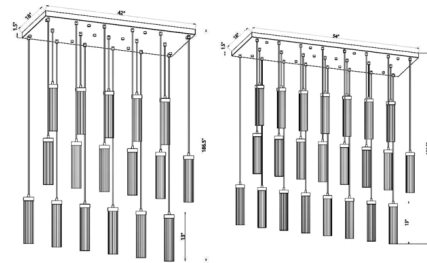

### Specifications

COLOR	Clear
BODY FINISH	Rubbed Brass
WATTAGE	207W
DIMMER	Standard 120V
DIMENSIONS	54"L x 18"W x 12.75"H
BULB NOT INCLUDED	23 x A19/Medium (E26)/9W/120V LED
OTHER BULB OPTIONS	23 x T10/Medium (E26)/120V LED
COUNTRY OF ORIGIN	China