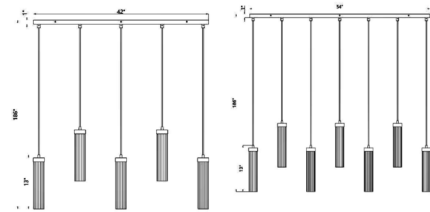

Description

Welcome the orderly silhouetting and contrasting glam artistry of a Beau Linear Multi-Light Pendant with design power. Choose this pendant to make a statement in a custom contemporary space, embracing a careful arrangement of delicate fluted glass shades that dangle at graduated lengths from a rich metal canopy, delivering a captivating example of radiance and fluidity.

Shown in rubbed brass / clear

Specifications

COLOR	Clear
BODY FINISH	Rubbed Brass
WATTAGE	63W
DIMMER	Standard 120V
DIMENSIONS	54"L x 4.75"W x 12.75"H
BULB NOT INCLUDED	7 x T10/Medium (E26)/9W/120V LED
OTHER BULB OPTIONS	T10/Medium (E26)/60W/120V Incandescent
COUNTRY OF ORIGIN	China