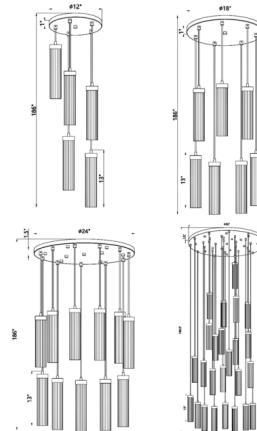

Shown in rubbed brass / clear

CLICK TO VIEW PRODUCT

Notes: