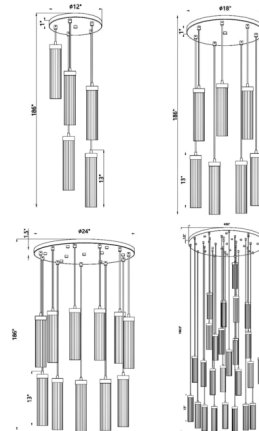

Description

Dancing cylinders made of delicate glass create artistry and movement in a modern light fixture created as much for its glam-inspired design as for a flush of soft illumination. Choose this Beau Round Multi-Light Pendant for placement in a visible spot, showcasing its careful arrangement of dangling shades cascading from a metal canopy.

Shown in rubbed brass / clear

Specifications

COLOR	Clear
BODY FINISH	Rubbed Brass
WATTAGE	63W
DIMMER	Standard 120V
DIMENSIONS	18"W x 12.75"H
BULB NOT INCLUDED	7 x T10/Medium (E26)/9W/120V LED
OTHER BULB OPTIONS	7 x Edison Tube/Medium (E26)/120V LED
COUNTRY OF ORIGIN	China