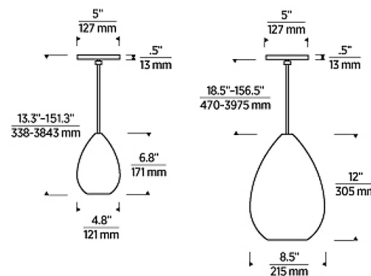

### Specifications

COLOR . . . . . Clear  
BODY FINISH . . . . . Natural Brass  
WATTAGE . . . . . 5W  
DIMMER . . . . . Low Voltage Electronic  
DIMENSIONS . . . . . 8.5"W x 12"H  
BULB NOT INCLUDED . . . . . 1 x T6/Candelabra (E12)/5W/120V LED  
COUNTRY OF ORIGIN . . . . . China