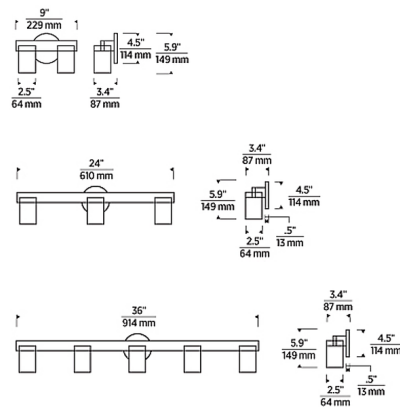

Shown in nightshade black / crystal