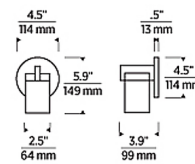

Lightology

lightology.com
866-954-4489
04-22-26

Project: _____
Company: _____
Location: _____ Fixture Type: _____
SPEC #: **TLG1267205**
Approved On: _____ Approved By: _____

Esfera Small Wall Sconce

By Visual Comfort Modern

Description

The Esfera Small Wall Sconce features a cylindrical crystal shade with a laser-etched interior, creating a multi-dimensional effect as light shines through. Together with the simple metal support, it offers a sleek aesthetic that can enhance your hallway, dining room, or bathroom. 120V: TRIAC and ELV dimmable. 277V: 0-10V dimmable. The Natural Brass option has a living finish that will patina and warm over time, enhancing its richness. If the patina becomes uneven or spotty, a brass cleaner can restore the finish.

Specifications

COLOR	Crystal
BODY FINISH	Polished Nickel
WATTAGE	7.8W
DIMMER	Low Voltage Electronic
DIMENSIONS	4.5"W x 5.9"H x 3.9"D
INTEGRATED LED MODULE	1 x LED/7.8W/120V LED
COUNTRY OF ORIGIN	China

Technical Information

LAMP LIFE	50000 hours
COLOR RENDERING	90 CRI
LAMP COLOR	2700K
LUMENS/WATT	78.59
LUMINOUS FLUX	613 lumens

CLICK TO VIEW PRODUCT

Notes: