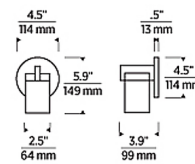

By Visual Comfort Modern

Description

The Esfera Small Wall Sconce features a cylindrical crystal shade with a laser-etched interior, creating a multi-dimensional effect as light shines through. Together with the simple metal support, it offers a sleek aesthetic that can enhance your hallway, dining room, or bathroom. 120V: TRIAC and ELV dimmable. 277V: 0-10V dimmable. The Natural Brass option has a living finish that will patina and warm over time, enhancing its richness. If the patina becomes uneven or spotty, a brass cleaner can restore the finish.

Shown in polished nickel / crystal

Specifications

COLOR	Crystal
BODY FINISH	Polished Nickel
WATTAGE	7.8W
DIMMER	Low Voltage Electronic
DIMENSIONS	4.5"W x 5.9"H x 3.9"D
INTEGRATED LED MODULE	1 x LED/7.8W/120V LED
COUNTRY OF ORIGIN	China