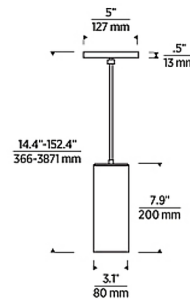

Shown in natural brass / clear

Specifications

| | |
|-------------------|-------------------------------------|
| COLOR | Clear |
| BODY FINISH | Natural Brass |
| WATTAGE | 2W |
| DIMMER | Low Voltage Electronic |
| DIMENSIONS | 3.1"W x 7.9"H |
| BULB NOT INCLUDED | 1 x T6/Candelabra (E12)/2W/120V LED |
| COUNTRY OF ORIGIN | China |