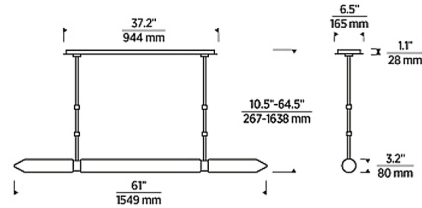

By Visual Comfort Modern

Description

The Langston Linear Pendant shows off an elegant vintage-style fluted crystal bar suspended from a minimal steel frame. Laser etched tubing inside the crystal creates layered internal illumination and diffuses the light. 120V: TRIAC and ELV dimmable. 277V: 0-10V dimmable.

Shown in plated brass / clear

Specifications

COLOR Clear
BODY FINISH Plated Brass
WATTAGE 21.6W
DIMMER Low Voltage Electronic
DIMENSIONS 61"L x 3.2"W x 3.2"H
INTEGRATED LED MODULE 1 x LED/21.6W/120V LED
COUNTRY OF ORIGIN China