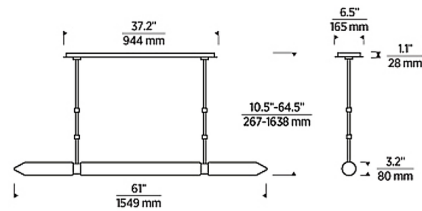

CLICK TO VIEW PRODUCT

Notes: