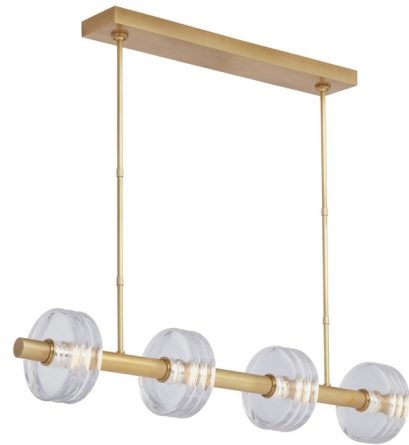

Lightology

lightology.com
866-954-4489
04-22-26

Project: _____
 Company: _____
 Location: _____ Fixture Type: _____
 SPEC #: **TLG1267218**
 Approved On: _____ Approved By: _____

Laurel Linear Chandelier

By Visual Comfort Modern

Description

The Laurel Linear Chandelier epitomizes elegance and craftsmanship in its stacked disk design made of poured-cast glass in Italy. LED light glows from within each glass element, providing ambient illumination and accentuating the glass contours for a dynamic feel. This fixture adds just the right touch of sophistication to a dining room, kitchen, or living room. The Natural Brass is a living finish that will patina over time. If it becomes uneven or spotty, a brass cleaner can restore the finish. 46.7 inch fixture - 120V: ELV dimmable. 277V: not dimmable. 71.8 inch fixture - 120V: ELV and TRIAC dimmable. 277V: 0-10V dimmable. Note: Requires a junction box rated for fixtures weighing over 50 pounds.

Specifications

COLOR	Clear
BODY FINISH	Natural Brass
WATTAGE	30W
DIMMER	Low Voltage Electronic
DIMENSIONS	46.7"L x 8"W x 8"H
INTEGRATED LED MODULE	4 x LED/7.5W/120-277V LED
COUNTRY OF ORIGIN	China

Technical Information

LAMP LIFE	50000 hours
COLOR RENDERING	90 CRI
LAMP COLOR	2700K
LUMENS/WATT	133.33
LUMINOUS FLUX	1000 lumens

Shown in natural brass / clear

CLICK TO VIEW PRODUCT

Notes: