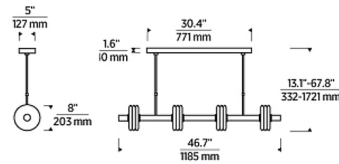

### Specifications

COLOR	Clear
BODY FINISH	Natural Brass
WATTAGE	30W
DIMMER	Low Voltage Electronic
DIMENSIONS	46.7"L x 8"W x 8"H
INTEGRATED LED MODULE	4 x LED/7.5W/120-277V LED
COUNTRY OF ORIGIN	China