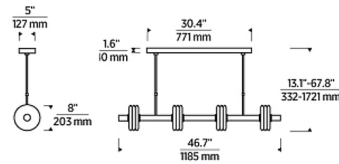

CLICK TO VIEW PRODUCT

Notes: