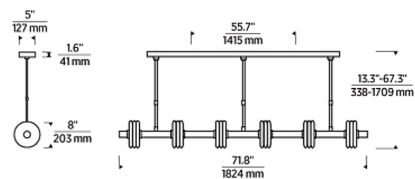

CLICK TO VIEW PRODUCT

Notes: