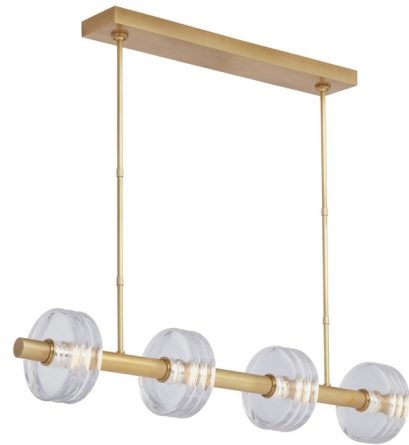

Lightology

lightology.com
866-954-4489
06-30-26

Project: _____
 Company: _____
 Location: _____ Fixture Type: _____
 SPEC #: **TLG1267218**
 Approved On: _____ Approved By: _____

Laurel Linear Chandelier

By Visual Comfort Modern

Description

The Laurel Linear Chandelier epitomizes elegance and craftsmanship in its stacked disk design made of poured-cast glass in Italy. LED light glows from within each glass element, providing ambient illumination and accentuating the glass contours for a dynamic feel. This fixture adds just the right touch of sophistication to a dining room, kitchen, or living room. The Natural Brass is a living finish that will patina over time. If it becomes uneven or spotty, a brass cleaner can restore the finish. 46.7 inch fixture - 120V: ELV dimmable. 277V: not dimmable. 71.8 inch fixture - 120V: ELV and TRIAC dimmable. 277V: 0-10V dimmable. Note: Requires a junction box rated for fixtures weighing over 50 pounds.

Specifications

COLOR	Clear
BODY FINISH	Natural Brass
WATTAGE	30W
DIMMER	Low Voltage Electronic
DIMENSIONS	46.7"L x 8"W x 8"H
INTEGRATED LED MODULE	4 x LED/7.5W/120-277V LED
COUNTRY OF ORIGIN	China

Technical Information

LAMP LIFE	50000 hours
COLOR RENDERING	90 CRI
LAMP COLOR	2700K
LUMENS/WATT	133.33
LUMINOUS FLUX	1000 lumens

Shown in natural brass / clear

CLICK TO VIEW PRODUCT

Notes: