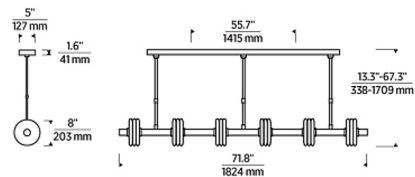

CLICK TO VIEW PRODUCT

Notes: