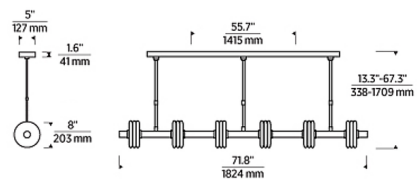

CLICK TO VIEW PRODUCT

Notes: