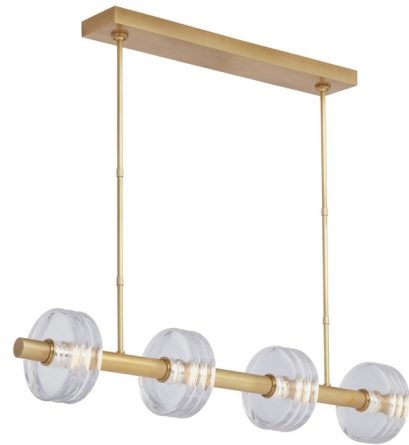

## Laurel Linear Chandelier By Visual Comfort Modern

### Description

The Laurel Linear Chandelier epitomizes elegance and craftsmanship in its stacked disk design made of poured-cast glass in Italy. LED light glows from within each glass element, providing ambient illumination and accentuating the glass contours for a dynamic feel. This fixture adds just the right touch of sophistication to a dining room, kitchen, or living room. The Natural Brass is a living finish that will patina over time. If it becomes uneven or spotty, a brass cleaner can restore the finish. 46.7 inch fixture - 120V: ELV dimmable. 277V: not dimmable. 71.8 inch fixture - 120V: ELV and TRIAC dimmable. 277V: 0-10V dimmable. Note: Requires a junction box rated for fixtures weighing over 50 pounds.

### Specifications

COLOR	Clear
BODY FINISH	Natural Brass
WATTAGE	30W
DIMMER	Low Voltage Electronic
DIMENSIONS	46.7"L x 8"W x 8"H
INTEGRATED LED MODULE	4 x LED/7.5W/120-277V LED
COUNTRY OF ORIGIN	China