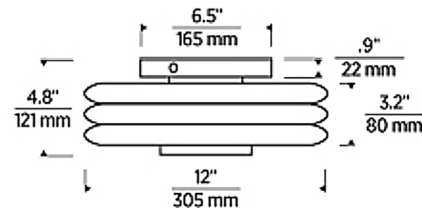

### Specifications

COLOR	Clear
BODY FINISH	Natural Brass
WATTAGE	19W
DIMMER	Low Voltage Electronic
DIMENSIONS	12"W x 4.8"H
INTEGRATED LED MODULE	1 x LED/19W/120-277V LED
COUNTRY OF ORIGIN	China

### Technical Information

LAMP LIFE	50000 hours
COLOR RENDERING	90 CRI
LAMP COLOR	2700K
LUMENS/WATT	63.63
LUMINOUS FLUX	1209 lumens

Shown in natural brass / clear

CLICK TO VIEW PRODUCT

Notes: