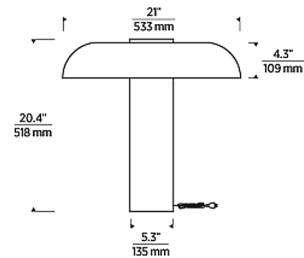

### Description

The Louver Table Lamp is crafted with precision and designed to captivate, with its sleek column body and shallow rounded shade constructed out of aluminum. An integrated LED light casts a warm glow, directed downward by the shade to provide a pool of welcoming illumination. The lamp can be used with or without the shade. The Natural Brass is a living finish that will patina, warming over time. If it becomes uneven or spotty, a brass cleaner can restore the finish.

### Specifications

COLOR	N/A
BODY FINISH	Dark Bronze
WATTAGE	15W
DIMMER	Included
DIMENSIONS	21"W x 20.4"H
INTEGRATED LED MODULE	1 x LED/15W/120V LED
COUNTRY OF ORIGIN	China