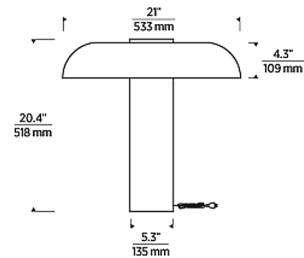

Lightology

lightology.com
866-954-4489
04-25-26

Project: _____

Company: _____

Location: _____ Fixture Type: _____

SPEC #: **TLG1267223**

Approved On: _____ Approved By: _____

Louver Table Lamp

By Visual Comfort Modern

Description

The Louver Table Lamp is crafted with precision and designed to captivate, with its sleek column body and shallow rounded shade constructed out of aluminum. An integrated LED light casts a warm glow, directed downward by the shade to provide a pool of welcoming illumination. The lamp can be used with or without the shade. The Natural Brass is a living finish that will patina, warming over time. If it becomes uneven or spotty, a brass cleaner can restore the finish.

Specifications

COLOR	N/A
BODY FINISH	Dark Bronze
WATTAGE	15W
DIMMER	Included
DIMENSIONS	21"W x 20.4"H
INTEGRATED LED MODULE	1 x LED/15W/120V LED
COUNTRY OF ORIGIN	China

Technical Information

LAMP LIFE	50000 hours
COLOR RENDERING	90 CRI
LAMP COLOR	2700K
LUMENS/WATT	53.33
LUMINOUS FLUX	800 lumens

CLICK TO VIEW PRODUCT

Notes: