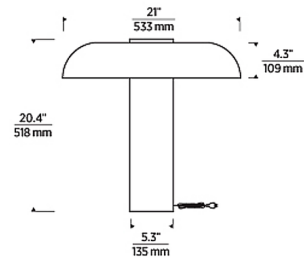

CLICK TO VIEW PRODUCT

Notes: