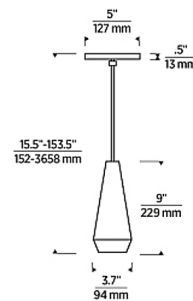

Shown in natural brass / clear

Specifications

COLOR	Clear
BODY FINISH	Natural Brass
WATTAGE	2W
DIMMER	Low Voltage Electronic
DIMENSIONS	3.7"W x 9"H
BULB NOT INCLUDED	1 x T6/Candelabra (E12)/2W/120V LED
COUNTRY OF ORIGIN	China