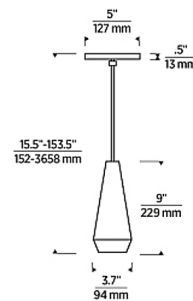

Lightology

lightology.com
866-954-4489
04-19-26

Project: _____

Company: _____

Location: _____ Fixture Type: _____

SPEC #: **TLG1267229**

Approved On: _____ Approved By: _____

Lustra Small Accent Pendant By Visual Comfort Modern

Description

Inspired by the crystal teardrops found on traditional chandeliers, the Lustra Small Accent Pendant showcases a hand-cut dual-faceted optic crystal design. It adds stunning visual appeal to your space whether suspended alone or in multiples, as bedside lighting or over a kitchen island or dining table. TRIAC and ELV dimmable.

Specifications

COLOR	Clear
BODY FINISH	Natural Brass
WATTAGE	2W
DIMMER	Low Voltage Electronic
DIMENSIONS	3.7"W x 9"H
BULB NOT INCLUDED	1 x T6/Candelabra (E12)/2W/120V LED
COUNTRY OF ORIGIN	China

CLICK TO VIEW PRODUCT

Notes: