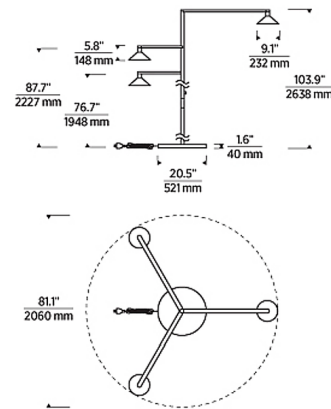

CLICK TO VIEW PRODUCT

Notes: