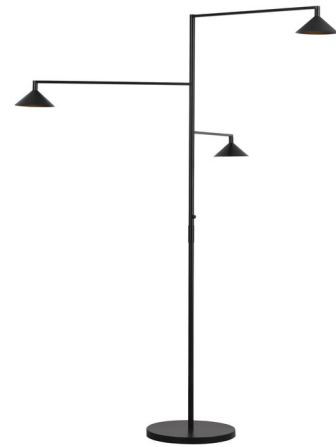

Lightology

lightology.com
866-954-4489
04-24-26

Project: _____
 Company: _____
 Location: _____ Fixture Type: _____
 SPEC #: **TLG1267232**
 Approved On: _____ Approved By: _____

Mill 3-Light Outdoor Floor Lamp

By Visual Comfort Modern

Description

The Mill 3-Light Outdoor Floor Lamp blends contemporary design with exceptional durability. Designed to captivate both during the day and at night, this lamp boasts a sleek, minimalistic silhouette that seamlessly blends into any outdoor or indoor setting. The clean lines and cutting-edge design create a striking visual statement, transforming your space into a haven of light and style. A winterized cover is included.

Specifications

COLOR	N/A
BODY FINISH	Black
WATTAGE	24W
DIMMER	Included
DIMENSIONS	81.1"W x 103.9"H
INTEGRATED LED MODULE	3 x LED/8W/120V LED
COUNTRY OF ORIGIN	China

Technical Information

LAMP LIFE	50000 hours
COLOR RENDERING	90 CRI
LAMP COLOR	2700K
LUMENS/WATT	206.13
LUMINOUS FLUX	1649 lumens