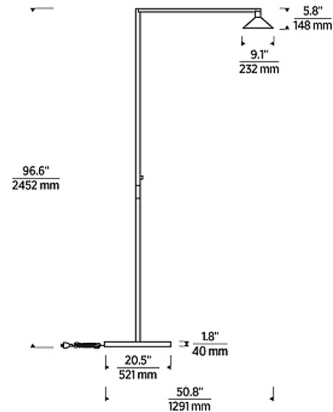

### Specifications

COLOR	N/A
BODY FINISH	Black
WATTAGE	7.9W
DIMMER	Included
DIMENSIONS	50.8"W x 96.6"H x 20.5"D
INTEGRATED LED MODULE	1 x LED/7.9W/120V LED
COUNTRY OF ORIGIN	China

### Technical Information

LAMP LIFE	50000 hours
COLOR RENDERING	90 CRI
LAMP COLOR	2700K
LUMENS/WATT	69.62
LUMINOUS FLUX	550 lumens

Shown in black

CLICK TO VIEW PRODUCT

Notes: