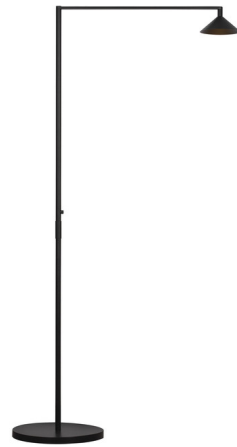

## Mill Outdoor Floor Lamp

By Visual Comfort Modern

### Description

The Mill Outdoor Floor Lamp blends contemporary design with exceptional durability. Designed to captivate both during the day and at night, this lamp boasts a sleek, minimalistic silhouette that seamlessly blends into any outdoor or indoor setting. The clean lines and cutting-edge design create a striking visual statement, transforming your space into a haven of light and style. A winterized cover is included.

### Specifications

COLOR	N/A
BODY FINISH	Black
WATTAGE	7.9W
DIMMER	Included
DIMENSIONS	50.8"W x 96.6"H x 20.5"D
INTEGRATED LED MODULE	1 x LED/7.9W/120V LED
COUNTRY OF ORIGIN	China

### Technical Information

LAMP LIFE	50000 hours
COLOR RENDERING	90 CRI
LAMP COLOR	2700K
LUMENS/WATT	69.62
LUMINOUS FLUX	550 lumens

Shown in black

CLICK TO VIEW PRODUCT

Notes: