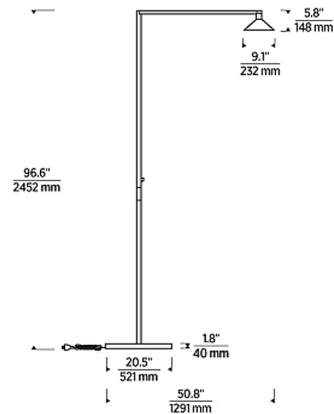

CLICK TO VIEW PRODUCT

Notes: