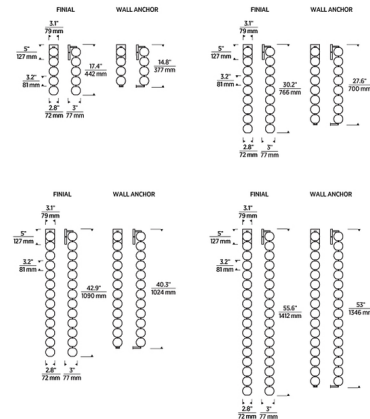

Description

The Perle Wall Sconce exudes luxury and sophistication. Soft white glass globes hand-blown in Italy are linked together and brilliantly illuminated by integrated LEDs, creating a beautiful column of light. It can hang freely with the included finial attached to the end, or the end can be anchored to the wall using the included standoff. This eye-catching piece makes a stunning statement in any residential or commercial space. A universal 120-277V driver is included, dimmable with a TRIAC, ELV, or 0-10V dimmer. Note: This sconce can mount to a standard junction box using the included goof plate, or a 2 x 4 inch junction box with or without the goof plate.

Specifications

COLOR	Soft White
BODY FINISH	Dark Bronze
WATTAGE	5.4W
DIMMER	Low Voltage Electronic
DIMENSIONS	3.1"W x 14.8"H x 3"D
INTEGRATED LED MODULE	1 x LED/5.4W/120-277V LED
COUNTRY OF ORIGIN	China

Technical Information

LAMP LIFE	50000 hours
COLOR RENDERING	90 CRI
LAMP COLOR	3000K
LUMENS/WATT	36.48
LUMINOUS FLUX	197 lumens

Shown in dark bronze / soft white

CLICK TO VIEW PRODUCT

Notes: