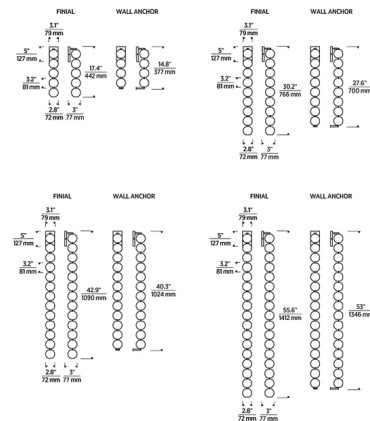

Description

The Perle Wall Sconce exudes luxury and sophistication. Soft white glass globes hand-blown in Italy are linked together and brilliantly illuminated by integrated LEDs, creating a beautiful column of light. It can hang freely with the included finial attached to the end, or the end can be anchored to the wall using the included standoff. This eye-catching piece makes a stunning statement in any residential or commercial space. A universal 120-277V driver is included, dimmable with a TRIAC, ELV, or 0-10V dimmer. Note: This sconce can mount to a standard junction box using the included goof plate, or a 2 x 4 inch junction box with or without the goof plate.

Specifications

COLOR Soft White
 BODY FINISH Dark Bronze
 WATTAGE 5.4W
 DIMMER Low Voltage Electronic
 DIMENSIONS 3.1"W x 14.8"H x 3"D
 INTEGRATED LED MODULE 1 x LED/5.4W/120-277V LED
 COUNTRY OF ORIGIN China

Technical Information

LAMP LIFE 50000 hours
 COLOR RENDERING 90 CRI
 LAMP COLOR 3000K
 LUMENS/WATT 36.48
 LUMINOUS FLUX 197 lumens

Shown in dark bronze / soft white

CLICK TO VIEW PRODUCT

Notes: