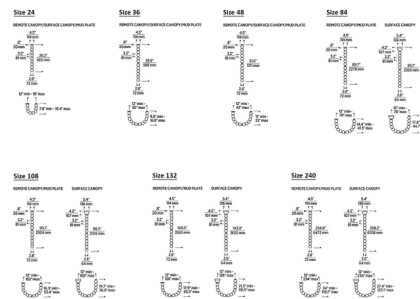

By Visual Comfort Modern

Description

The Perle Pendant Chandelier exudes luxury and sophistication. Soft white glass globes hand-blown in Italy are linked together and brilliantly illuminated by integrated LEDs, creating a beautiful strand of light that can be hung straight down in pendant form or draped between two mounting points. Interweave individual strands to create a stunning, dramatic light sculpture in your residential or commercial space. Depending on fixture size, various driver and voltage options are available: Sizes 24, 36, and 48: Junction Box Driver: Includes a driver to be installed in the junction box. 120V: TRIAC or ELV dimmable. 277V: 0-10V dimmable. 120-277V: TRIAC, ELV, or 0-10V dimmable. Sizes 84, 108, 132, 240, and 480: Remote Driver, 120V: Includes a driver to be installed in an accessible remote location. TRIAC or ELV dimmable. Remote Driver, 277V: Includes a driver to be installed in an accessible remote location. 0-10V dimmable. Surface Driver, 120-277V: Includes a driver to be installed in the canopy. TRIAC or ELV dimmable. The remote and junction box driver options offer a minimal ceiling look due to the low-profile canopy. For the most minimal appearance, the optional mud-in canopy kit (sold separately) can be used with a remote or junction box driver option.

Specifications

COLOR Soft White
 BODY FINISH Dark Bronze
 WATTAGE 22.4W
 DIMMER Low Voltage Electronic
 DIMENSIONS 2.8"W x 51.6"H
 INTEGRATED LED MODULE 1 x LED/22.4W/120V LED
 COUNTRY OF ORIGIN China

Technical Information

LAMP LIFE 50000 hours
 COLOR RENDERING 90 CRI
 LAMP COLOR 3000K
 LUMENS/WATT 36.07
 LUMINOUS FLUX 808 lumens

Shown in dark bronze / soft white

CLICK TO VIEW PRODUCT

Notes: