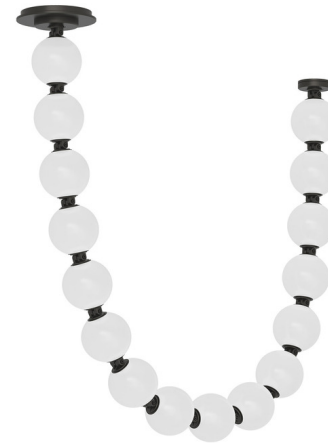

Lightology

lightology.com
866-954-4489
04-22-26

Project: _____
 Company: _____
 Location: _____ Fixture Type: _____
 SPEC #: **TLG1267277**
 Approved On: _____ Approved By: _____

Perle Pendant Chandelier

By Visual Comfort Modern

Description

The Perle Pendant Chandelier exudes luxury and sophistication. Soft white glass globes hand-blown in Italy are linked together and brilliantly illuminated by integrated LEDs, creating a beautiful strand of light that can be hung straight down in pendant form or draped between two mounting points. Interweave individual strands to create a stunning, dramatic light sculpture in your residential or commercial space. Depending on fixture size, various driver and voltage options are available: Sizes 24, 36, and 48: Junction Box Driver: Includes a driver to be installed in the junction box. 120V: TRIAC or ELV dimmable. 277V: 0-10V dimmable. 120-277V: TRIAC, ELV, or 0-10V dimmable. Sizes 84, 108, 132, 240, and 480: Remote Driver, 120V: Includes a driver to be installed in an accessible remote location. TRIAC or ELV dimmable. Remote Driver, 277V: Includes a driver to be installed in an accessible remote location. 0-10V dimmable. Surface Driver, 120-277V: Includes a driver to be installed in the canopy. TRIAC or ELV dimmable. The remote and junction box driver options offer a minimal ceiling look due to the low-profile canopy. For the most minimal appearance, the optional mud-in canopy kit (sold separately) can be used with a remote or junction box driver option.

Specifications

COLOR Soft White
 BODY FINISH Dark Bronze
 WATTAGE 22.4W
 DIMMER Low Voltage Electronic
 DIMENSIONS 2.8"W x 51.6"H
 INTEGRATED LED MODULE 1 x LED/22.4W/120V LED
 COUNTRY OF ORIGIN China

Technical Information

LAMP LIFE 50000 hours
 COLOR RENDERING 90 CRI
 LAMP COLOR 3000K
 LUMENS/WATT 36.07
 LUMINOUS FLUX 808 lumens

Shown in dark bronze / soft white

CLICK TO VIEW PRODUCT

Notes: