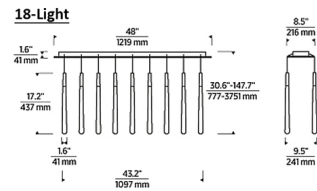

CLICK TO VIEW PRODUCT

Notes: