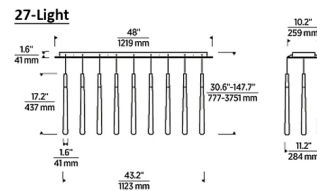

CLICK TO VIEW PRODUCT

Notes: