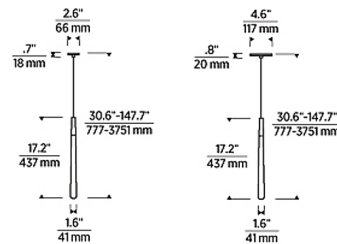

Specifications

COLOR Crystal
 BODY FINISH Nightshade Black
 WATTAGE 3.5W
 DIMMER Low Voltage Electronic
 DIMENSIONS 1.6"W x 17.2"H
 INTEGRATED LED MODULE 1 x LED/3.5W/120-277V LED
 COUNTRY OF ORIGIN China

Technical Information

LAMP LIFE 50000 hours
 COLOR RENDERING 90 CRI
 LAMP COLOR 3000K
 LUMENS/WATT 42.86
 LUMINOUS FLUX 150 lumens

Shown in nightshade black / crystal

CLICK TO VIEW PRODUCT

Notes: