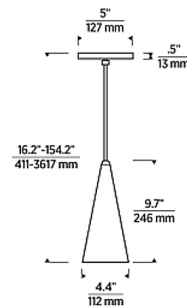

Shown in polished nickel / clear

Specifications

COLOR	Clear
BODY FINISH	Polished Nickel
WATTAGE	2W
DIMMER	Low Voltage Electronic
DIMENSIONS	4.4"W x 9.7"H
BULB NOT INCLUDED	1 x T6/Candelabra (E12)/2W/120V LED
COUNTRY OF ORIGIN	China