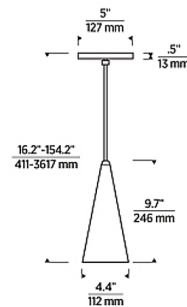

### Specifications

COLOR	Clear
BODY FINISH	Polished Nickel
WATTAGE	2W
DIMMER	Low Voltage Electronic
DIMENSIONS	4.4"W x 9.7"H
BULB NOT INCLUDED	1 x T6/Candelabra (E12)/2W/120V LED
COUNTRY OF ORIGIN	China