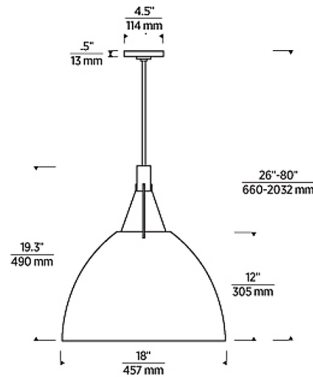

Specifications

COLOR	N/A
BODY FINISH	Polished Nickel
WATTAGE	12W
DIMMER	Low Voltage Electronic
DIMENSIONS	18"W x 19.3"H
INTEGRATED LED MODULE	1 x LED/12W/120-277V LED
COUNTRY OF ORIGIN	China

Technical Information

LAMP LIFE	50000 hours
COLOR RENDERING	90 CRI
LAMP COLOR	2700K
LUMENS/WATT	43.92
LUMINOUS FLUX	527 lumens

Shown in polished nickel

CLICK TO VIEW PRODUCT

Notes: