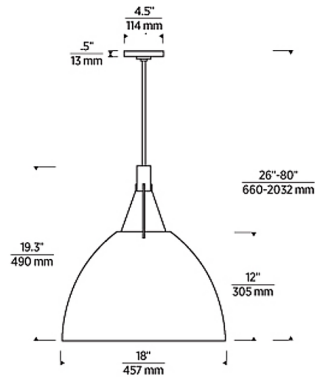

Specifications

COLOR	N/A
BODY FINISH	Polished Nickel
WATTAGE	12W
DIMMER	Low Voltage Electronic
DIMENSIONS	18"W x 19.3"H
INTEGRATED LED MODULE	1 x LED/12W/120-277V LED
COUNTRY OF ORIGIN	China

Technical Information

LAMP LIFE	50000 hours
COLOR RENDERING	90 CRI
LAMP COLOR	2700K
LUMENS/WATT	43.92
LUMINOUS FLUX	527 lumens

Shown in polished nickel

CLICK TO VIEW PRODUCT

Notes: