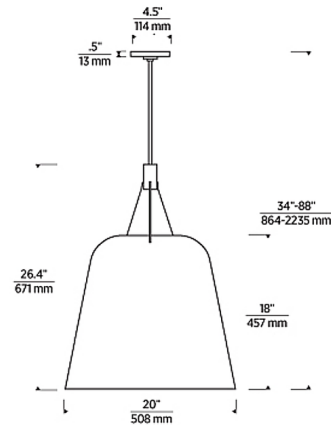

Specifications

COLOR	N/A
BODY FINISH	Polished Nickel
WATTAGE	12W
DIMMER	Low Voltage Electronic
DIMENSIONS	20"W x 26.4"H
INTEGRATED LED MODULE	1 x LED/12W/120-277V LED
COUNTRY OF ORIGIN	China

Technical Information

LAMP LIFE	50000 hours
COLOR RENDERING	90 CRI
LAMP COLOR	2700K
LUMENS/WATT	30.42
LUMINOUS FLUX	365 lumens

Shown in polished nickel

CLICK TO VIEW PRODUCT

Notes: