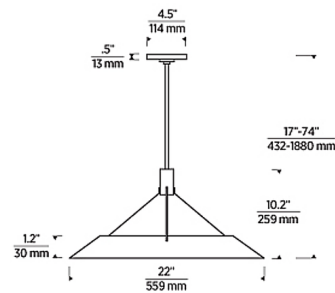

CLICK TO VIEW PRODUCT

Notes: