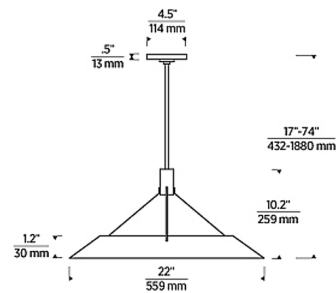

CLICK TO VIEW PRODUCT

Notes: