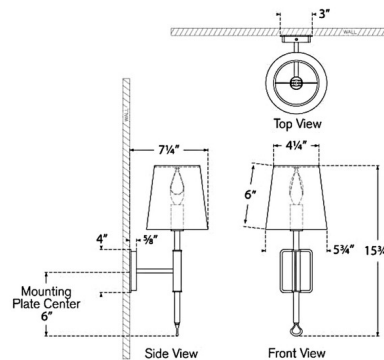

Shown in hand-rubbed antique brass / saddle leather / linen

Specifications

COLOR Linen
BODY FINISH Hand-Rubbed Antique Brass / Saddle Leather
WATTAGE 6.5W
DIMMER Standard 120V
DIMENSIONS 5.75"W x 15.75"H x 7.25"D
BULB NOT INCLUDED 1 x B11/Candelabra (E12)/6.5W/120V LED