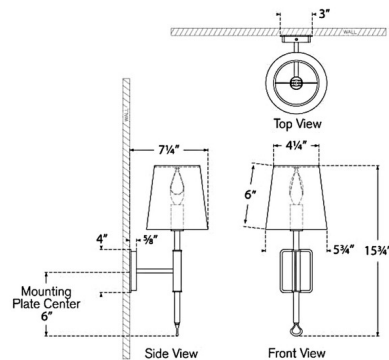

Shown in hand-rubbed antique brass / saddle leather / linen

Specifications

COLOR Linen
BODY FINISH Hand-Rubbed Antique Brass / Saddle Leather
WATTAGE 6.5W
DIMMER Standard 120V
DIMENSIONS 5.75"W x 15.75"H x 7.25"D
BULB NOT INCLUDED 1 x B11/Candelabra (E12)/6.5W/120V LED