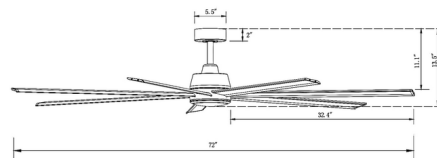

CLICK TO VIEW PRODUCT

Notes: