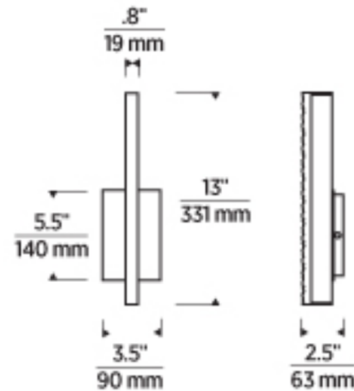

By Visual Comfort Modern

Description

The Serre Wall Sconce features illuminated raw cut glass cased by thin metal edging, creating a subtle texture and weightless appearance. This minimal, elegant series draws inspiration from a serrated knife. Vertical mounting only. TRIAC/ELV/0-10V dimming. Note: Canopy does not mount to a standard US junction box-requires a 2x4 box for mounting.

Specifications

COLOR Clear
 BODY FINISH Polished Nickel
 WATTAGE 11.6W
 DIMMER Low Voltage Electronic
 DIMENSIONS 3.5"W x 13"H x 2.5"D
 INTEGRATED LED MODULE 1x LED/11.6W/120-277V LED

Technical Information

LAMP LIFE 50000 hours
 COLOR RENDERING 90 CRI
 LAMP COLOR 2700K
 LUMENS/WATT 63.53
 LUMINOUS FLUX 737 lumens

Shown in polished nickel / clear

CLICK TO VIEW PRODUCT

Notes: